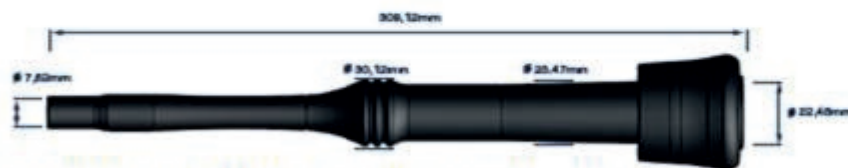

TETEIRA ULTRALINER WF030U ADPT GEA/SANITY MILK
SM0223