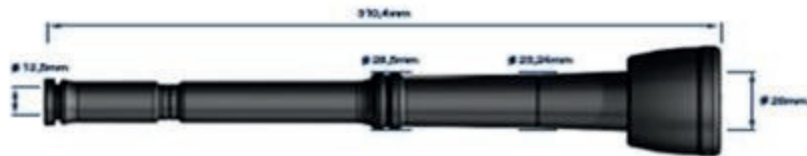

# TETEIRAS

TETEIRA ULTRALINER AL1U ADPT SULI/REA/GMZ/SANITY MILK  
SM0217

TETEIRA ULTRALINER DL295U10 ADPT DEL/SANITY MILK  
SM0214

TETEIRA ULTRALINER DL016U ADPT DEL/SANITY MILK  
SM0213

TETEIRA ULTRALINER DL016U-10 SANITY MILK  
SM0226